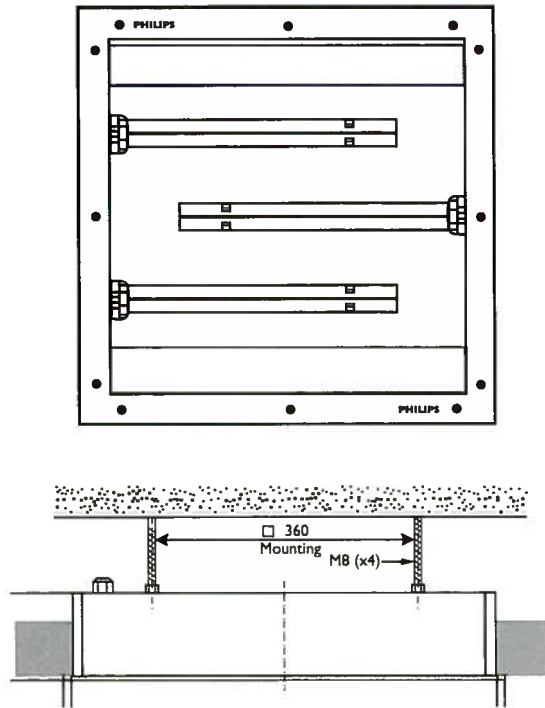

Features

- Corrosion resistant powder coated CRCA housing with hingable CRCA frame.
- Sealed dual compartment construction for better heat management and ingress protection retention.
- Performer Ballast for constant light output.
- Aluminum anodised reflector and CRCA powder coated reflector.
- Detachable Gear Tray which accommodates the holders and the gear for ease of maintenance.

Applications

- Clean Rooms in pharma and electronic industries
- Kitchens in hotels and resorts
- Food processing industries

Mounting Type

- Recessed PL-L
- Recessed TL5 lamps option

CLARIA Plus

Dimensions (mm)

Ordering data

I2NC	Luminaire	Dimensions	Nett wt	Gross Wt	Volume
919015810515	FBS65 3xPLL-36W EB CR FOP GT	680mm x 680mm x 170mm	10.6	13.00	0.079
919015810517	TBS65 4xTL5-14W EB CR FOP GT	680mm x 680mm x 170mm	10.6	13.00	0.079
919015810519	TBS65 4xTL5-24W EB CR FOP GT	680mm x 680mm x 170mm	10.6	13.00	0.079
TBA	FBS65 3xPLL-36W EB CR FOP CA	680mm x 680mm x 170mm	9.6	12.00	0.079
TBA	TBS65 4xTL5-14W EB CR FOP CA	680mm x 680mm x 170mm	9.6	12.00	0.079
TBA	TBS65 4xTL5-24W EB CR FOP CA	680mm x 680mm x 170mm	9.6	12.00	0.079
919015810514	FBS65 3xPLL-36W EB AL FOP GT	680mm x 680mm x 170mm	9.7	12.10	0.079
919015810516	TBS65 4xTL5-14W EB AL FOP GT	680mm x 680mm x 170mm	9.7	12.10	0.079
919015810518	TBS65 4xTL5-24W EB AL FOP GT	680mm x 680mm x 170mm	9.7	12.10	0.079
TBA	FBS65 3xPLL-36W EB AL FOP CA	680mm x 680mm x 170mm	8.7	11.10	0.079
TBA	TBS65 4xTL5-14W EB AL FOP CA	680mm x 680mm x 170mm	8.7	11.10	0.079
TBA	TBS65 4xTL5-24W EB AL FOP CA	680mm x 680mm x 170mm	8.7	11.10	0.079