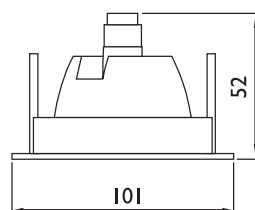

**Ordering data:** Available on request.

QBS050

Fixed range  
Cut-out diameter: 68 ~ 71mm

QBS051

Adjustable range: Vertical 35  
Cut-out diameter: 92 ~ 95mm

Technical Drawing

QBS052

Adjustable range:  
Vertical 35, Horizontal 355  
Cut-out diameter: 92 ~ 95mm

QBS058

Adjustable range : Vertical 15  
Cut-out diameter : 86 ~ 89 mm

Technical Drawing