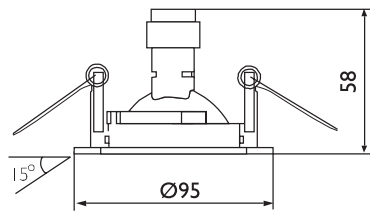

**Ordering data:** Available on request.

QBS050

Fixed range  
Cut-out diameter: 68 ~ 71mm

QBS051

Adjustable range: Vertical 35  
Cut-out diameter: 92 ~ 95mm

Technical Drawing

QBS052

Adjustable range:  
Vertical 35, Horizontal 355  
Cut-out diameter: 92 ~ 95mm

QBS058

Adjustable range : Vertical 15  
Cut-out diameter : 86 ~ 89 mm

Technical Drawing