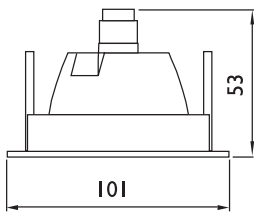

**Ordering data:** Available on request.

QBS050

Fixed range  
Cut-out diameter: 68 ~ 71mm

QBS051

Adjustable range: Vertical 35  
Cut-out diameter: 92 ~ 95mm

Technical Drawing

QBS052

Adjustable range:  
Vertical 35, Horizontal 355  
Cut-out diameter: 92 ~ 95mm

QBS058

Adjustable range : Vertical 15  
Cut-out diameter : 86 ~ 89 mm

Technical Drawing