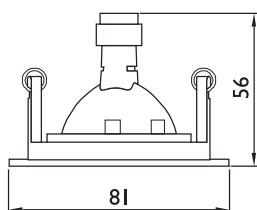

## Compliances

- IP 20
- Class I

QBS 051

**Technical data**

Type	For lamp	Nominal voltage (V)	Main current (A)	Nominal power factor
QBS058 MAX50W-GU5.3 12V WH IN	12v/50w	240	0.22	0.85
QBS051 MAX50W-GU5.3 12V SI IN	12v/50w	240	0.22	0.85
QBS050 MAX50W-GX5.3 12V SI IN	12v/50w	240	0.22	0.85
QBS050 MAX50W-GX5.3 12V WH IN	12v/50w	240	0.22	0.85
QBS050 MAX50W-GX5.3 12V GO IN	12v/50w	240	0.22	0.85
QBS050 MAX50W-GX5.3 12V BK IN	12v/50w	240	0.22	0.85
QBS051 MAX50W-GU5.3 12V WH IN	12v/50w	240	0.22	0.85
QBS051 MAX50W-GU5.3 12V GO IN	12v/50w	240	0.22	0.85
QBS051 MAX50W-GU5.3 12V BK IN	12v/50w	240	0.22	0.85
QBS052 MAX50W-GU5.3 12V SI IN	12v/50w	240	0.22	0.85
QBS052 MAX50W-GU5.3 12V WH IN	12v/50w	240	0.22	0.85
QBS052 MAX50W-GU5.3 12V GO IN	12v/50w	240	0.22	0.85

**Ordering data:** Available on request.

QBS050

Fixed range  
Cut-out diameter: 68 ~ 71mm

QBS051

Adjustable range: Vertical 35  
Cut-out diameter: 92 ~ 95mm

Technical Drawing

QBS052

Adjustable range:  
Vertical 35, Horizontal 355  
Cut-out diameter: 92 ~ 95mm

QBS058

Adjustable range : Vertical 15  
Cut-out diameter : 86 ~ 89 mm

Technical Drawing